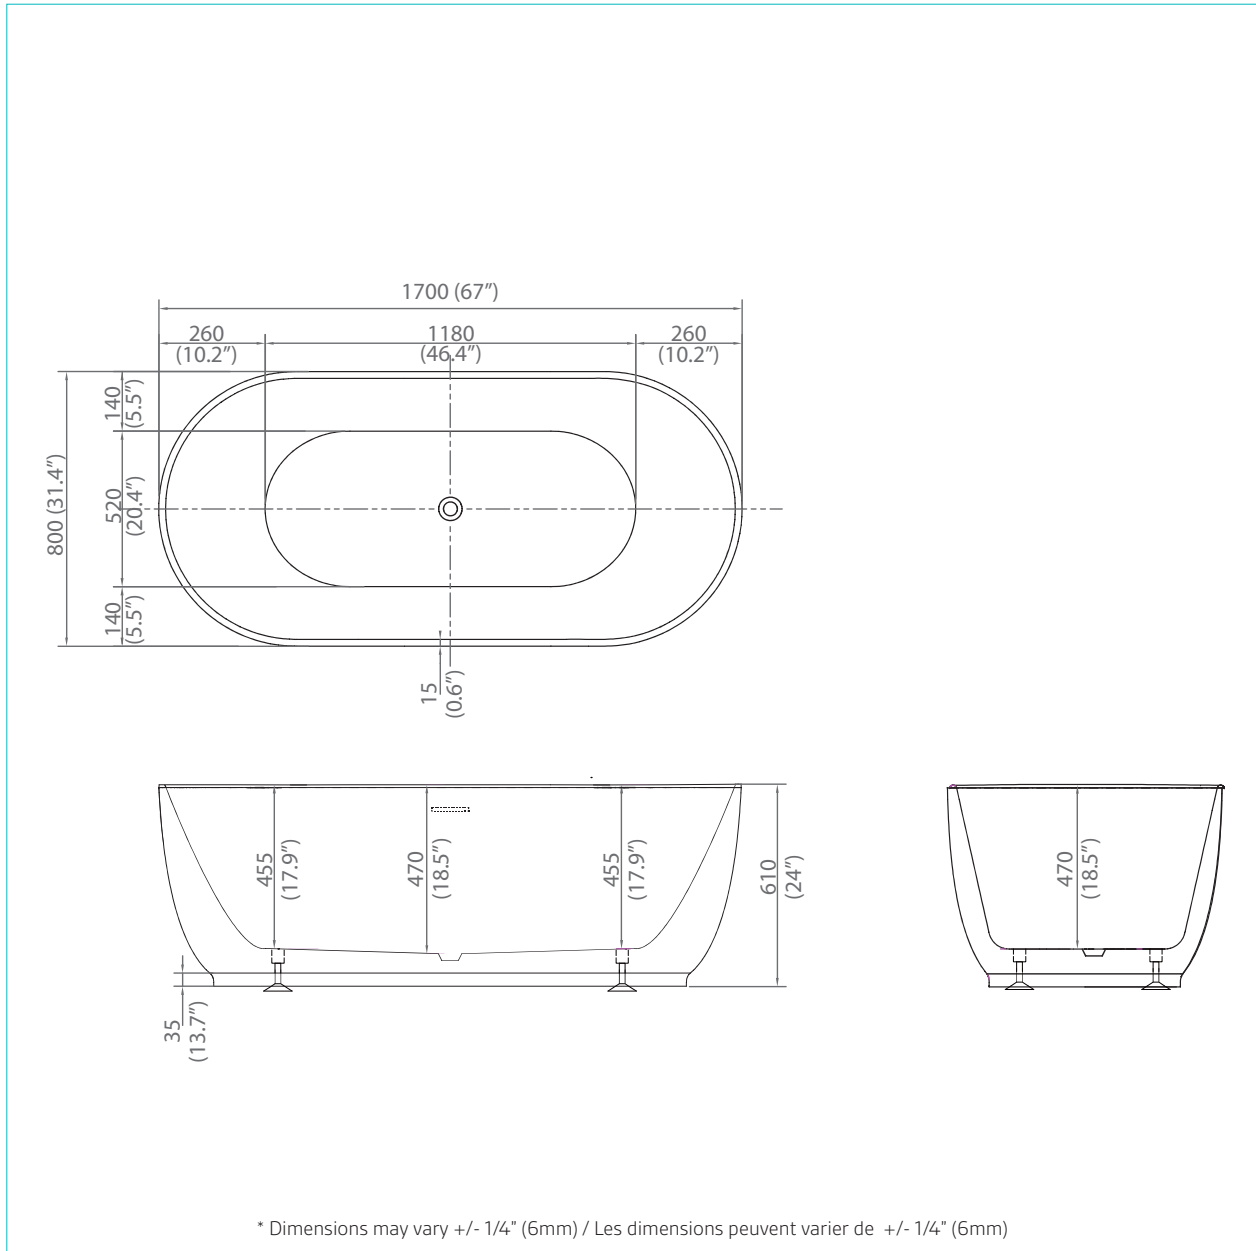

**FREESTANDING
BATHTUBS**

**BAIGNOIRES
AUTOPORTANTES**

BT-700-67-BLK

DIMENSIONS	WEIGHT POIDS	MATERIAL MATERIEL	OVERFLOW HEIGHT HAUTEUR DU TROP-PLEIN	WATER CAPACITY CAPACITÉ DE L'EAU
67 x 31.5 x 24" 1700 x 800 x 610 mm	117 lbs 53 Kg	Acrylic Acrylique	15.5" 395mm	89.8 gal 340 lts
FINISH FINITION	DRAIN LOCATION LOCATION DU DRAIN	PIECES PIÈCES	COMPLIANCE CERTIFICATIONS:	
Matte Mate	Center Centre	1 pc	Uniform Plumbing Code National Plumbing Code of Canada CSA B45.5-17/IAPMO Z124-2017	

**FREESTANDING
BATHTUBS**

**BAIGNOIRES
AUTOPORTANTES**

Pure acrylic construction reinforced by fiberglass
Construction en acrylique renforcée de fibre de verre

Pop-up drain included
Drain pop-up inclus

Linear overflow
Trop plein linéaire